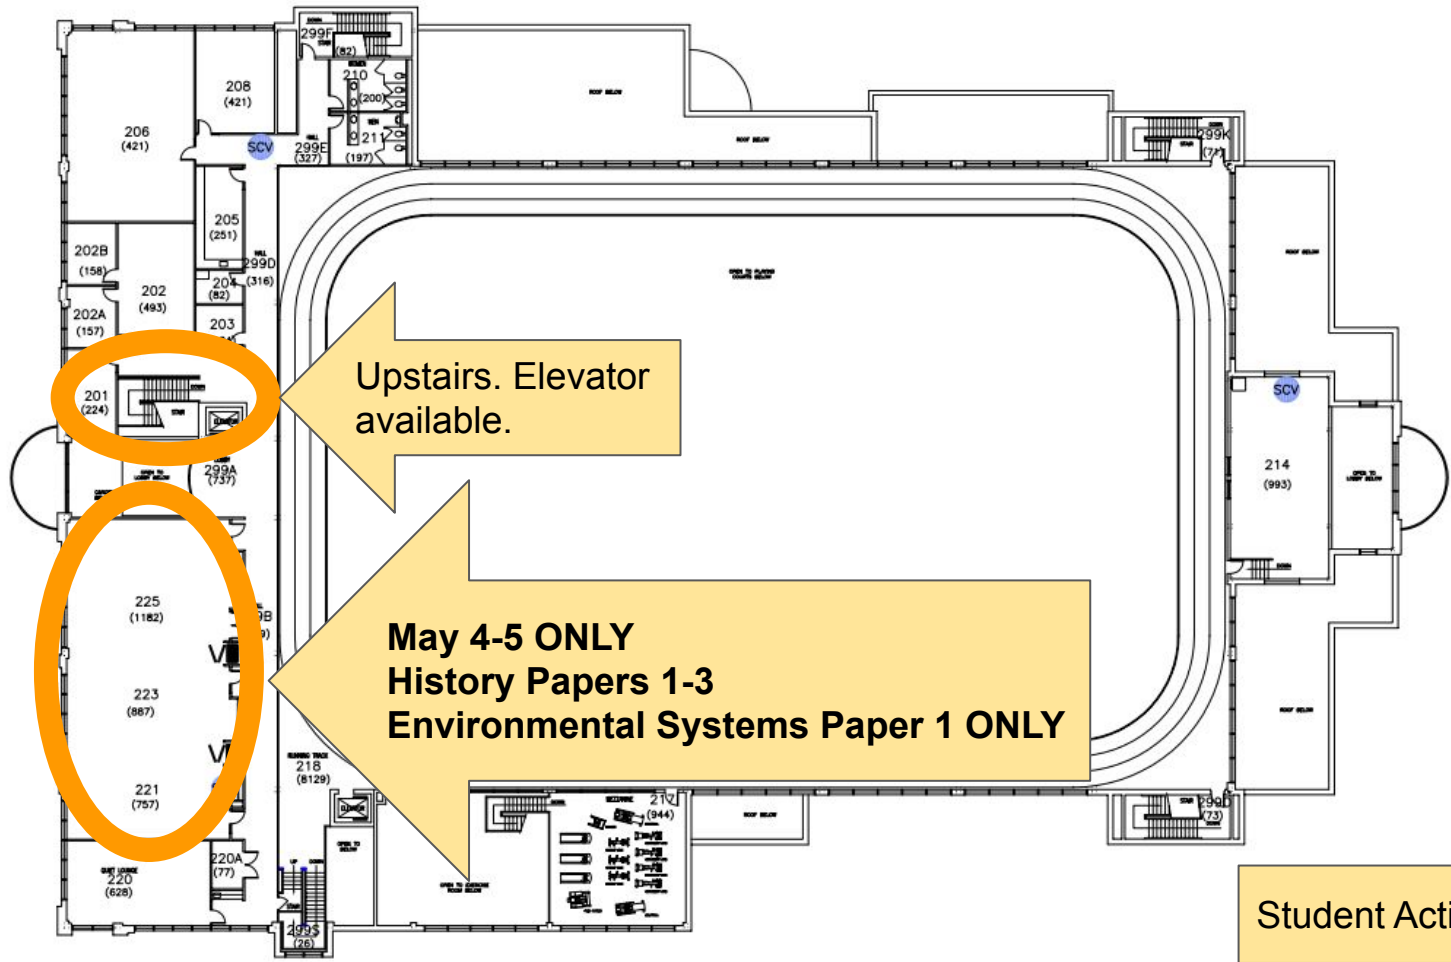

WILSON HALL

River f

UNIVERSITY CENTRAL

UNIVERSITY GRILL

COURTSIDE CAFE STUDENT ACTIVITIES CENTER

Ruskin St

Bellevue Ave

EDUCATION AND ARTS BUILDING

Vine St

May 4-5 ONLY

Upstairs. Elevator available.

May 4-5 ONLY
History Papers 1-3
Environmental Systems Paper 1 ONLY

Exterior Gross Area
24217

SB846
 SOUTH BEND
 STUDENT ACTIVITIES CENTER
 SECOND FLOOR
 LEVEL 3 OF 3

GROSS AREA THIS LEVEL: 24,217 Sq. Ft.
 GROSS AREA FOR PHASE #X:

BUREAU OF FACILITIES PROGRAMMING & UTILIZATION
 I.U. BLOOMINGTON
 FILENAME: SB846-3.dwg DATE: 08/08/02

Student Activities Center (SAC)